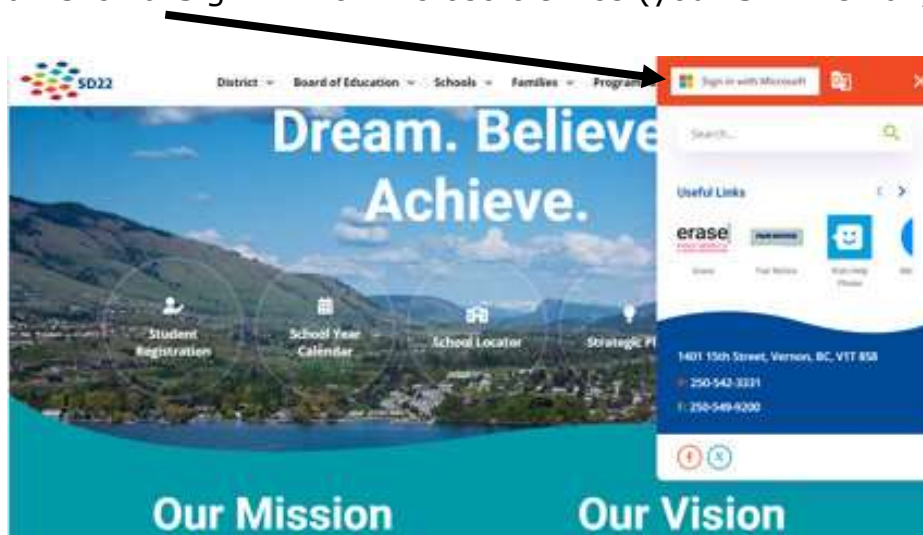

Logging into SD #22

Your district email gives you access to secured areas on the SD # 22 website. To log in:

1. Visit <https://www.sd22.bc.ca/>
2. Click on the Orange Box

3. This opens another window:
 - a. Click & Sign in with Microsoft Office (your SD22 email)